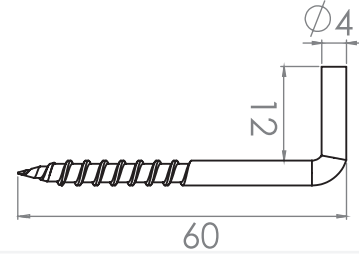

KORNİŞ VİDASI CORNICE SCREW

Türkiye

Kod Code	Boyut Dimension	Kutu Miktarı Pack Quantity	Koli Miktarı Box Quantity	Fiyat (Adet) Price (Pcs)
BA9246	4x60	100 Adet / Pcs	3000 Adet / Pcs	1,90 ₺

KOD	A	B
BA9514	28	3,50
BA9516	31	3,80
BA9518	35	4,40
BA9520	42	4,60

HALKALAR RINGS

Türkiye

Kod Code	No No	Kutu Miktarı Pack Quantity	Koli Miktarı Box Quantity	Fiyat (Adet) Price (Pcs)
BA9514	14	100 Adet / Pcs	2400 Adet / Pcs	4,20 ₺
BA9516	16	100 Adet / Pcs	2400 Adet / Pcs	4,60 ₺
BA9518	18	100 Adet / Pcs	1200 Adet / Pcs	5,20 ₺
BA9520	20	100 Adet / Pcs	1200 Adet / Pcs	6,00 ₺

DÜZ KİLİT KARŞILIĞI STRIKE PLATE

Türkiye

Kod Code	Renk Color	Kutu Miktarı Pack Quantity	Koli Miktarı Box Quantity	Fiyat (Adet) Price (Pcs)
BA461ST	Saten / Satin	50 Adet / Pcs	500 Adet / Pcs	24,00 ₺
BA460KD	Kadmiyum / Cadmium	50 Adet / Pcs	500 Adet / Pcs	16,00 ₺